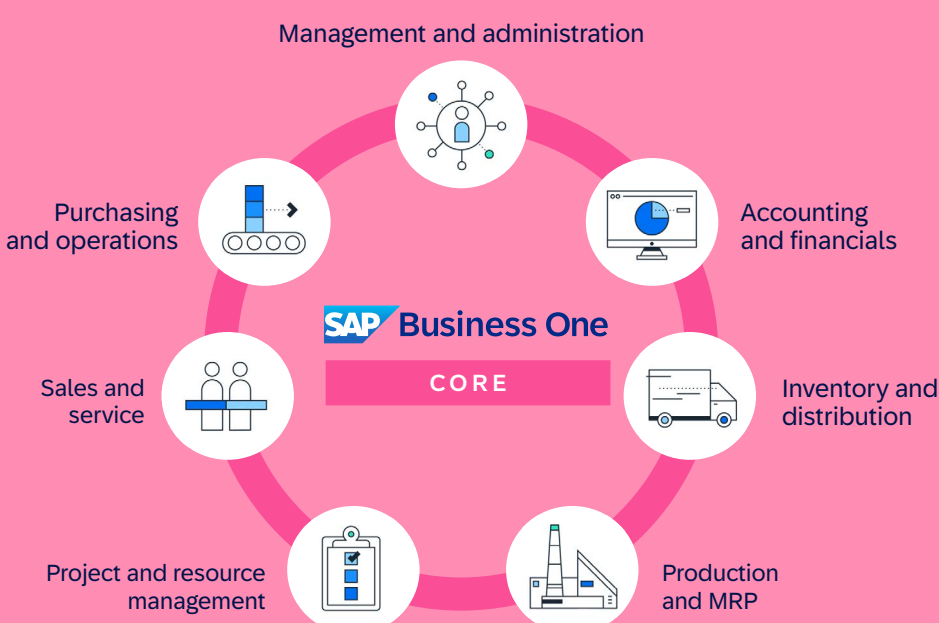

1 Flexible, Integrated Solution

Flexible for any business, it can be deployed on-premise or in the cloud, running on SAP HANA® or Microsoft SQL servers. Employees can start using it with ease, and it can be customized and extended as your business grows.

2 Strong ERP core for SMEs

3 SAP Business One Web Client

Features a user-friendly web interface aligned with SAP Fiori design principles. It integrates the core business processes and functionalities of SAP Business One with advanced analytics and integration capabilities, making it an ideal companion for your business's future growth.