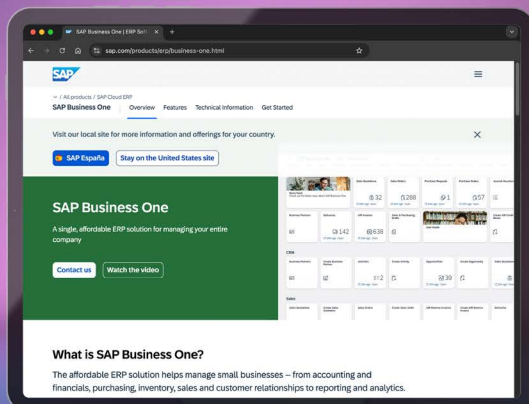

Empower Your Business with SAP Business One

Contact us today for more information

www.nwaretech.com

SAP Bring out your best.